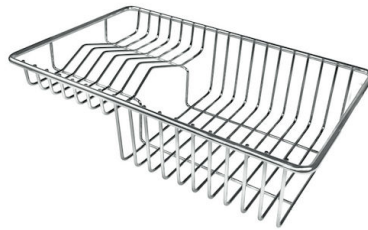

## OPTIONAL ACCESSORIES

**Cestello inox**  
8612 000

**Glass chopping board**  
8631 300

**HDPE Chopping board**  
8657 001

**HPDE Twin chopping board**  
8644 101

**Stainless steel plate rack**  
8100 303  
\* only in combination with the accessory  
8644 101

**Stainless steel plate rack only  
usable in combination with the  
accessories 8644 003**  
8100 154

**White basket**  
8612 100

**White bowl**  
8153 100

**Graters kit with ring-holder and  
food collection tray**  
8159 101  
\* only in combination with the accessory  
8644 101